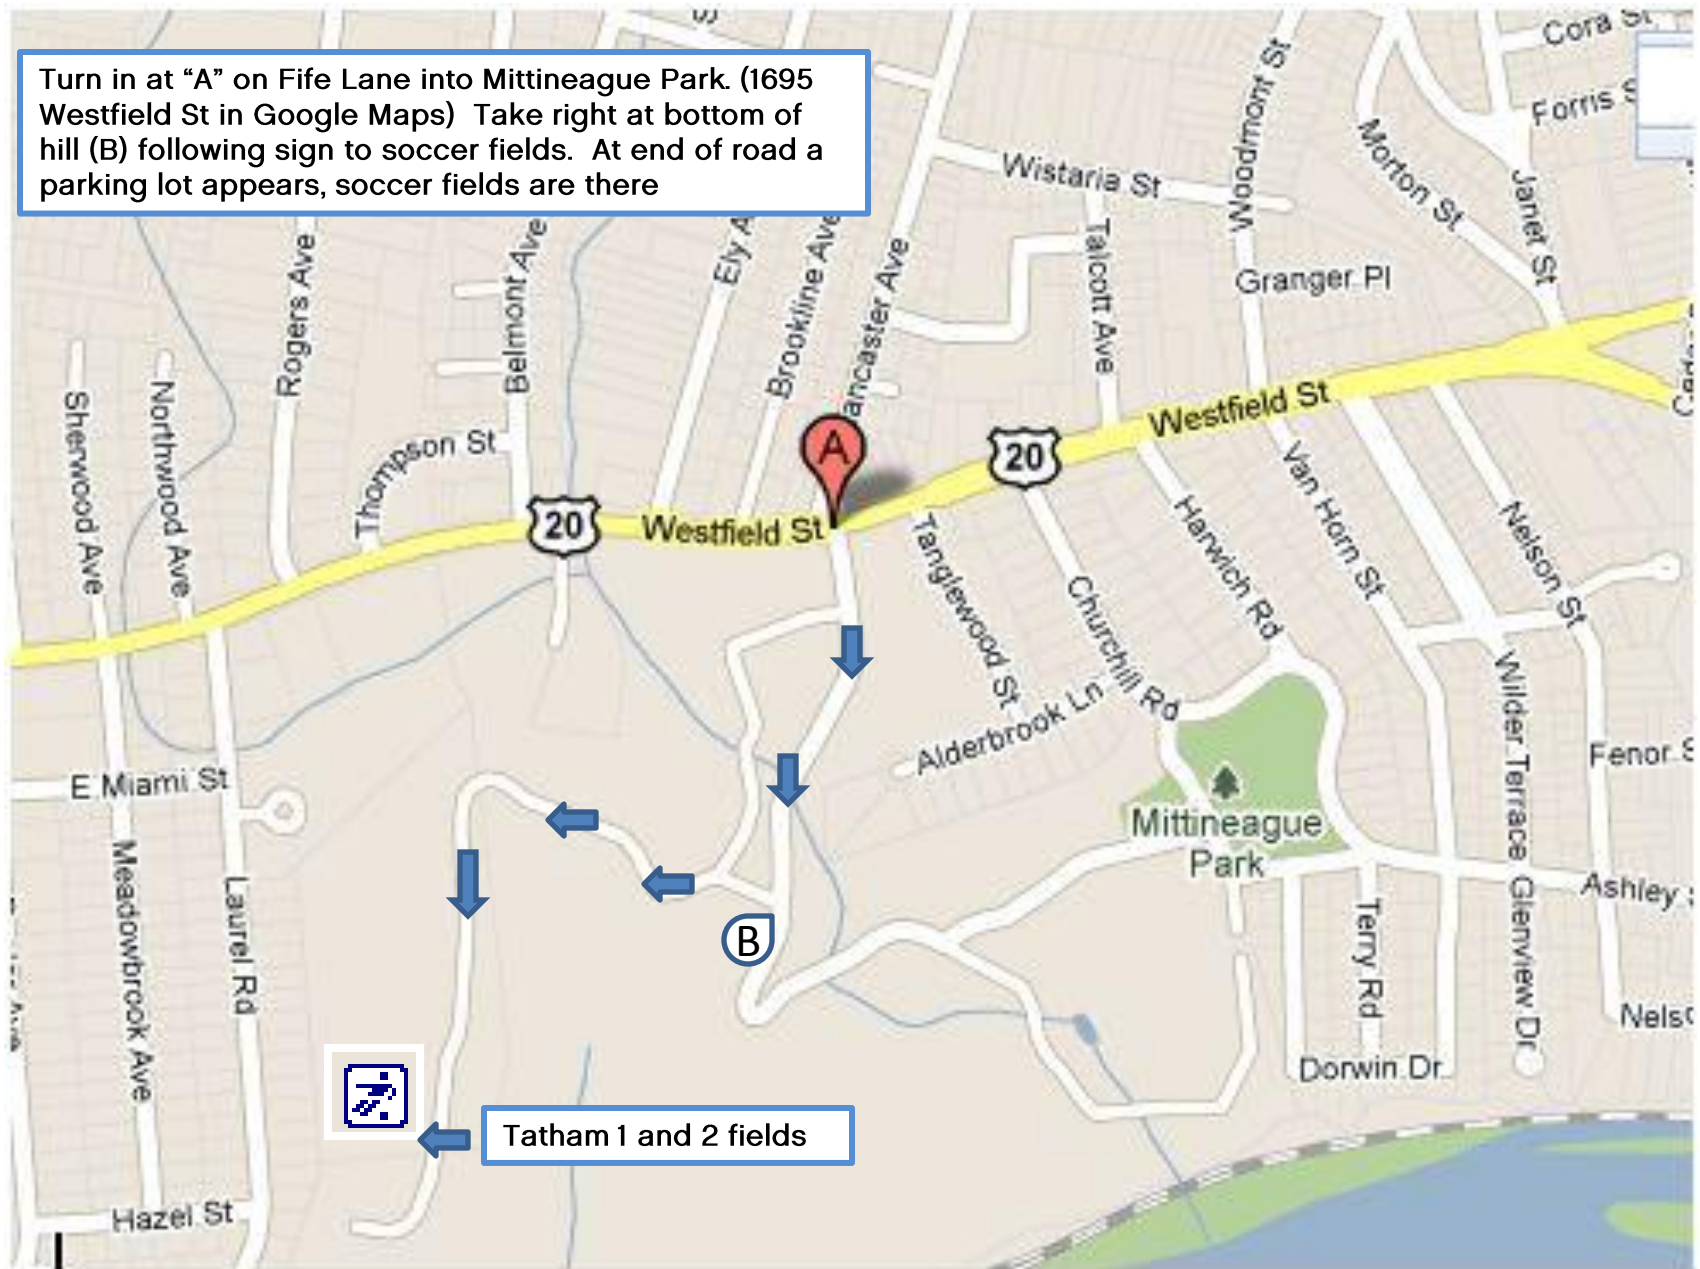

Turn in at "A" on Fife Lane into Mittineague Park. (1695 Westfield St in Google Maps) Take right at bottom of hill (B) following sign to soccer fields. At end of road a parking lot appears, soccer fields are there